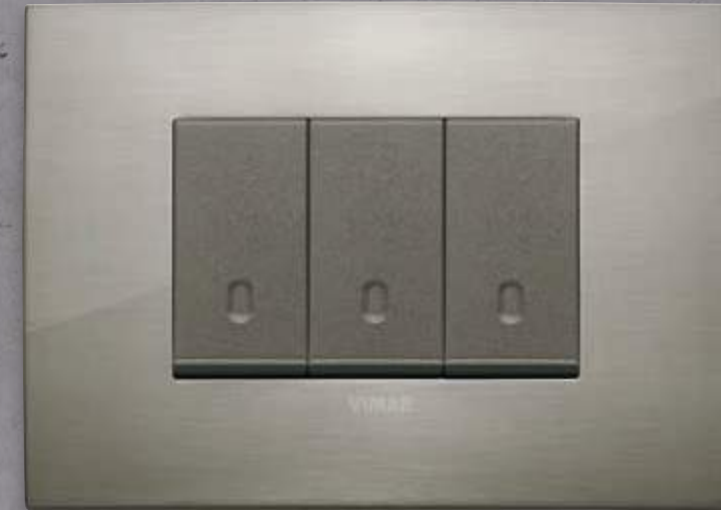

Arké White Total Look

Arké Anthracite Grey Total Look

Arké Metal Total Look

Arké

Rational geometric shapes, a linear profile and clear-cut corners. Charm that never goes out of fashion. The choice is therefore simple, to add value to interior details. A classy, well-balanced choice.