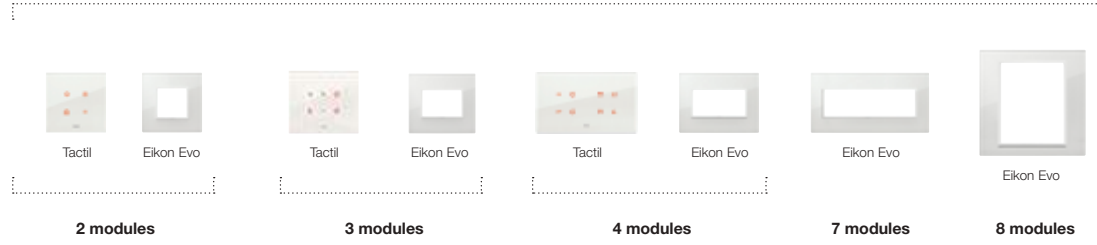

Eikon Evo with
Tactil controls

Italian standards

		2 modules	3 modules	4 modules	7 modules	8 modules
Brushed Metals	01 Brilliant Aluminium					
	03 Lava Grey					
	04 Neutral Bronze					
	05 Dark Bronze					
Polished Metals	06 Black Sapphire					
	G09 Total Polished Gold					
Exclusive Metals	07.01 Silver					
	08 Titanium					
	G10 Total Satin Gold					
Essentials	17 Total White					
	18 Total Black					
	87 Total White Diamond					
	88 Total Black Diamond					
	02 Next Grey					