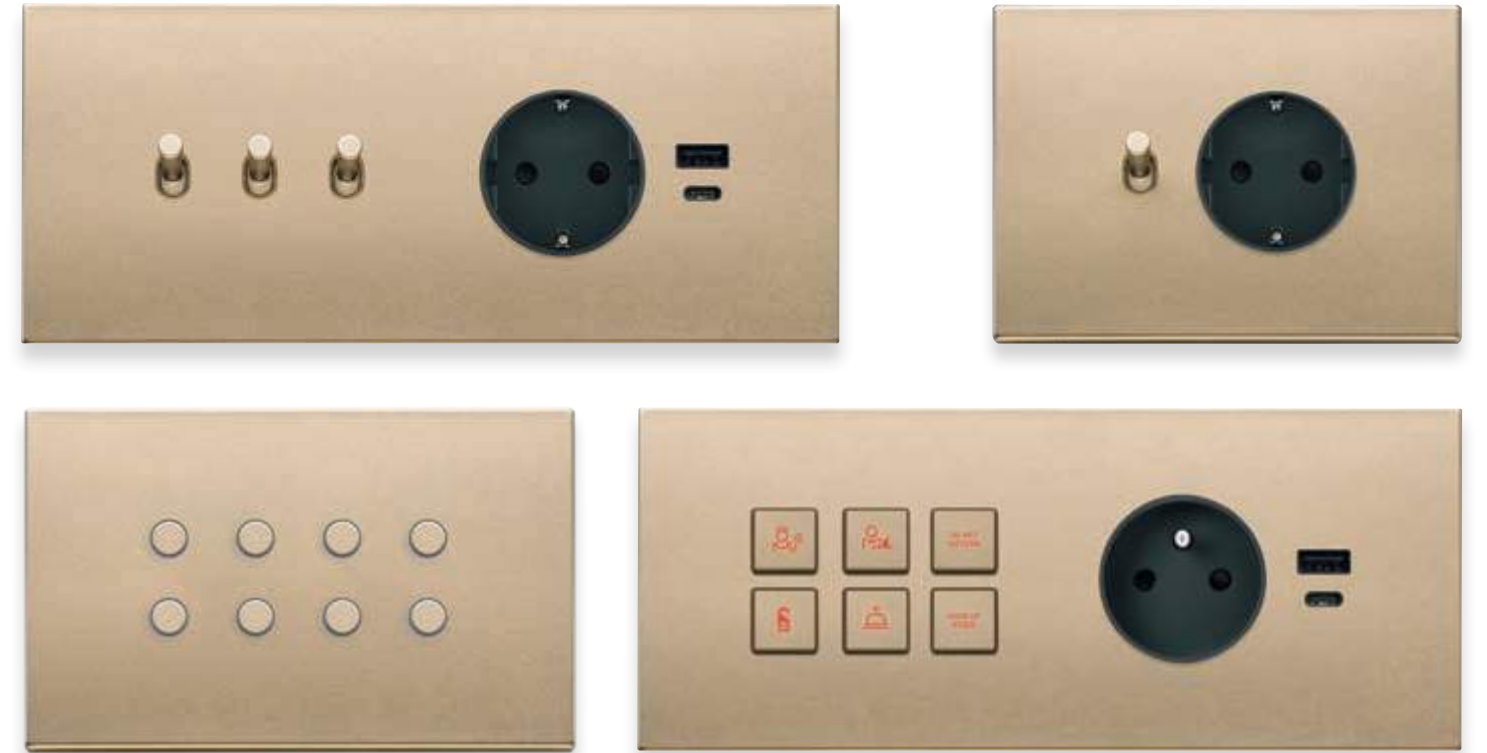

A versatile system.

Modular design to suit the needs for your international projects

Easy to match the style to accommodate various installation requirements for home or hospitality applications. Our cover plate offering is distinguished by total versatility in terms of both modular design and installation; for example, match round sockets with the functions and style of the Eikon Exé range for a distinctive effect and simplifying everyday gestures.

From two, three and four modules, through to seven modules to optimize several devices within a single cover plate offering superior styling value. For your international projects, we offer cover plates with between 1 and 21 modules and multi-module cover plates for both vertical and horizontal installation, to design bespoke systems and manage energy in complete safety according to the different international specifications.