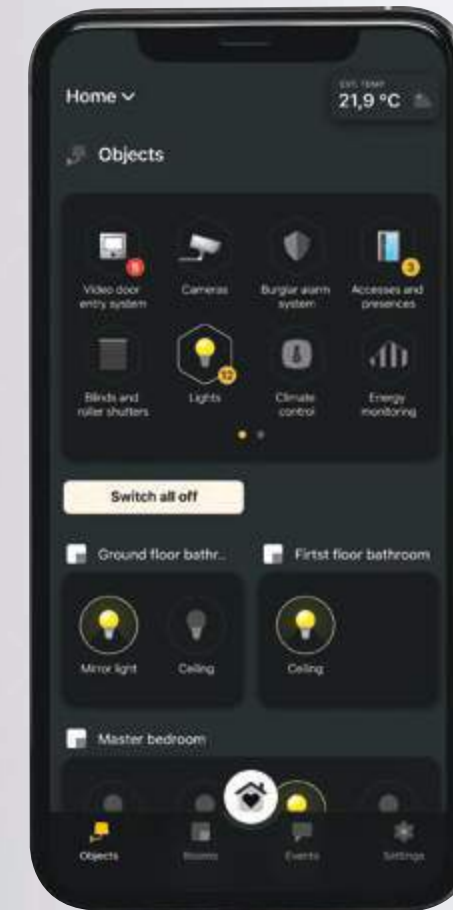

Intelligent and integrated technology.

Connected solutions, expandable over time

Comfort

Energy Efficiency

Safety & Security

Integration