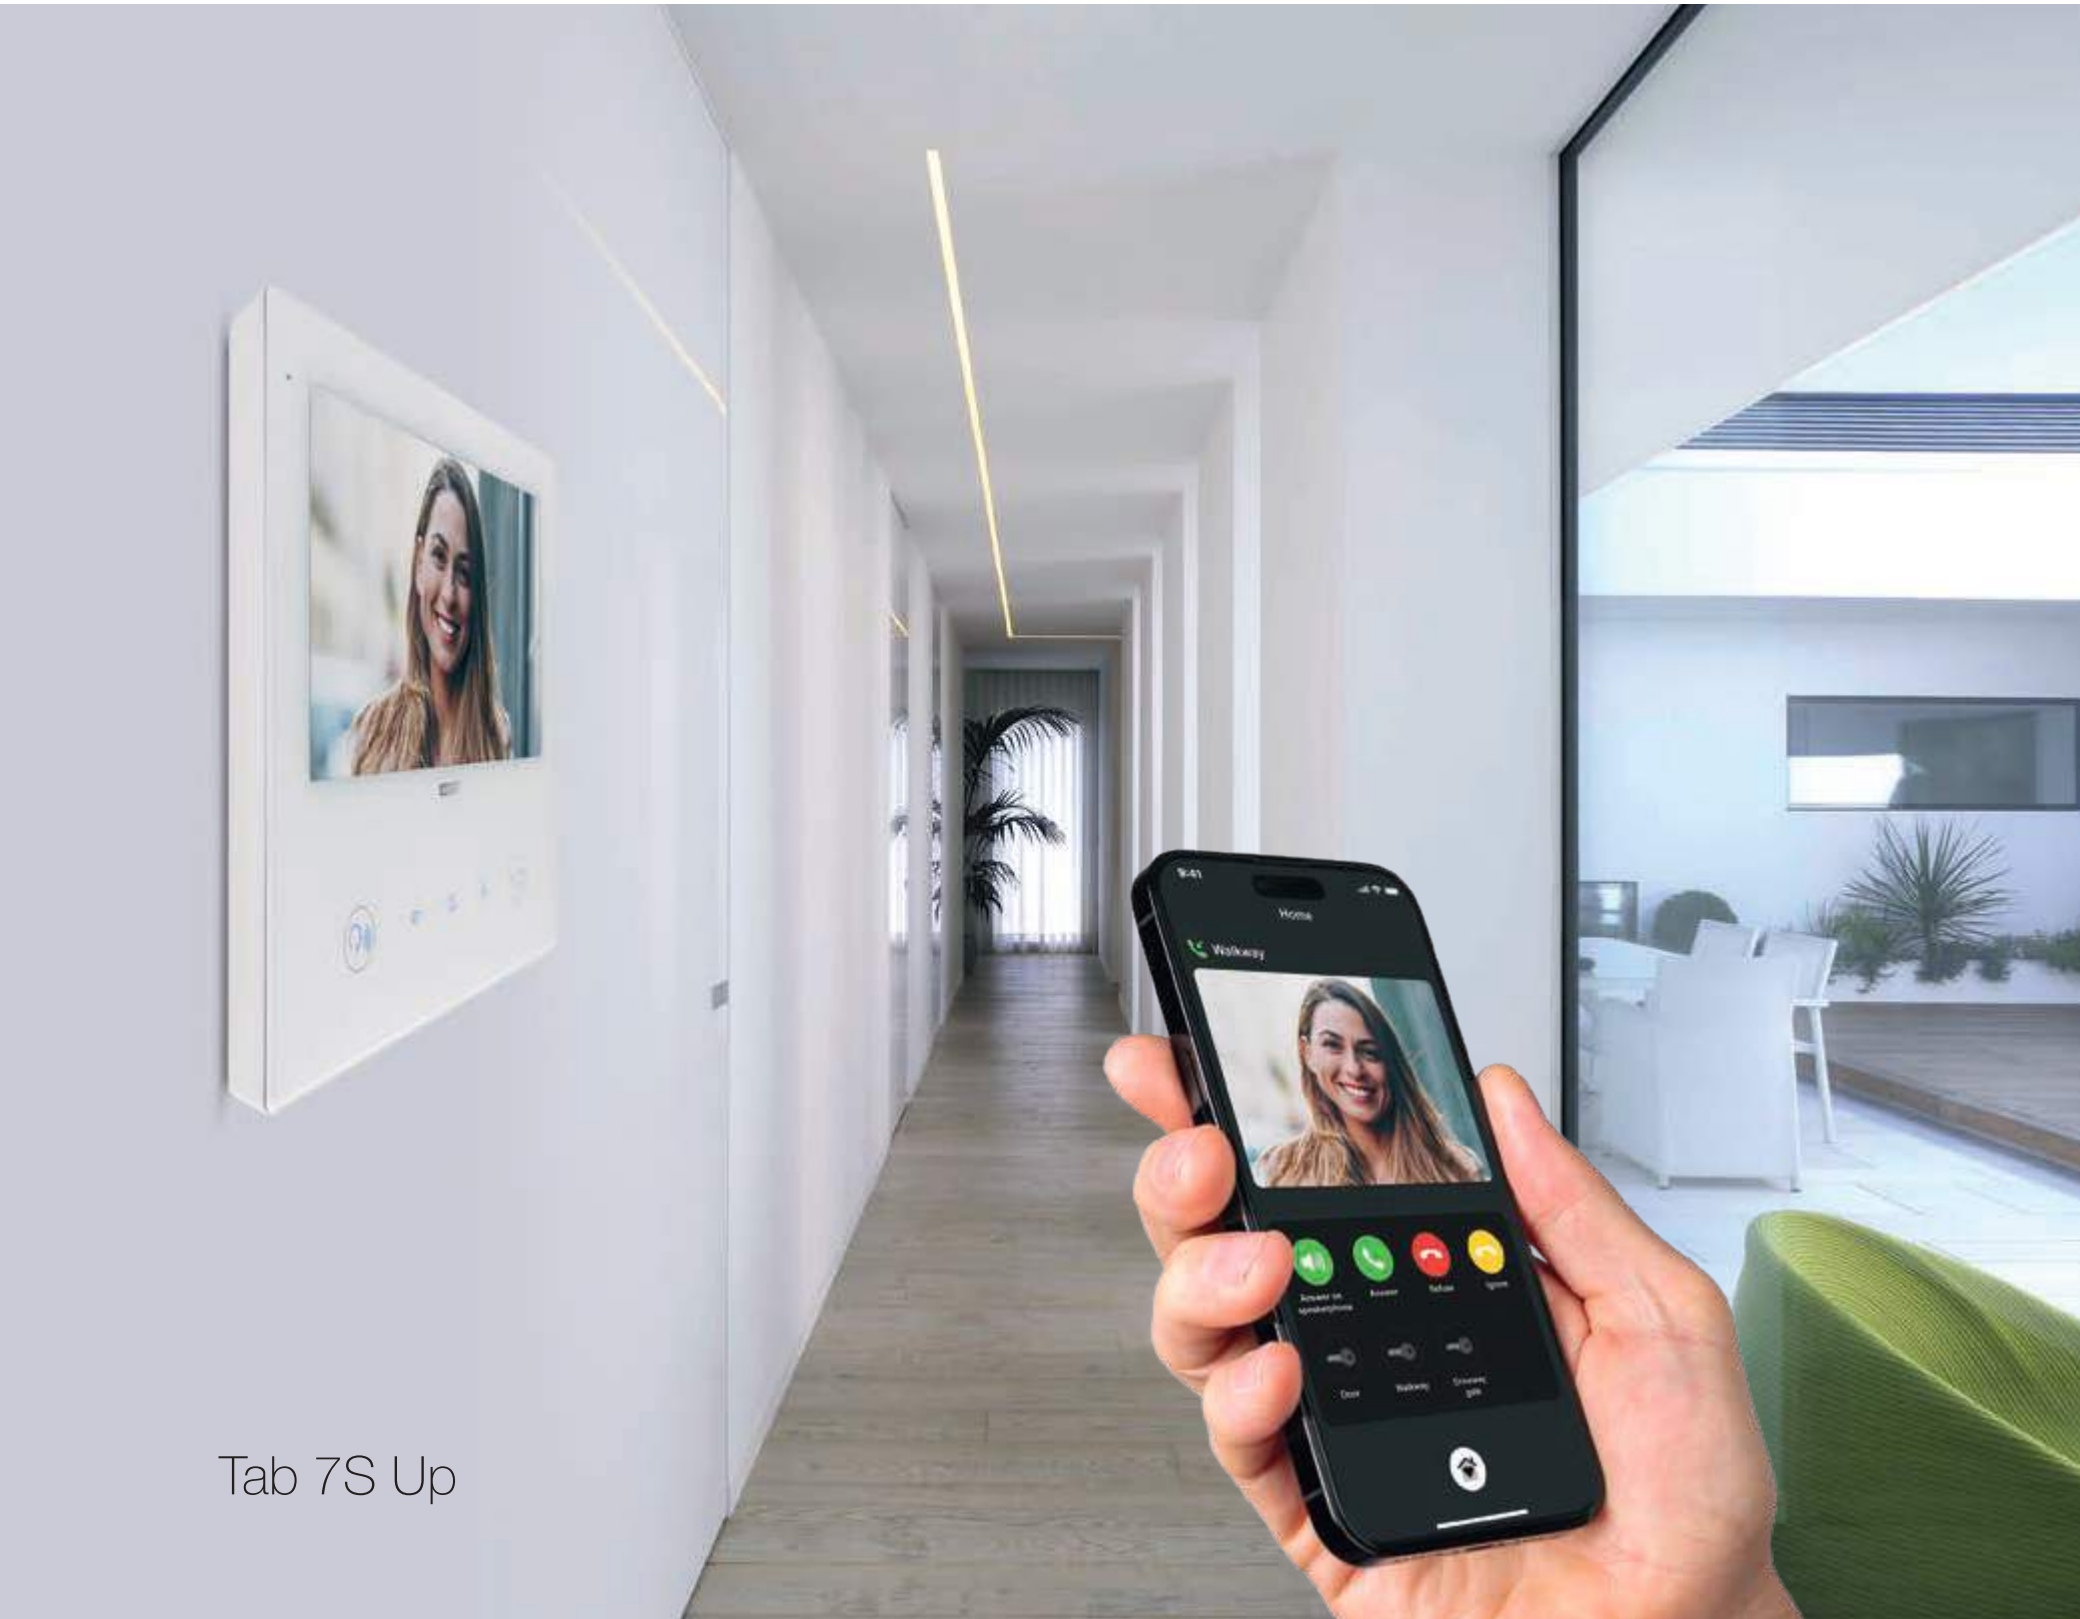

The beauty of communicating with the outside.
Simply and safely

Seeing what goes on outside the home, recognising those who ring our doorbell, even when we are out, and communicating accurately are all crucial operations for living a quiet life. This is why we need access to sophisticated solutions based on innovative technology and a comprehensive range that can ensure the safety and clarity we require by simultaneously combining user-friendliness with a system that is simple to install.

Tab 7S Up

Tab 5S Up

For total control, even when you are out and about. Video entry phones distinguished by the light weight, elegance and understated silhouettes that distinguish all the models. They provide a perfect image of what is going on outside thanks to the 7" and 5" monitors.

Vimar View

Voxie (handset)

Simplicity at hand. Simple yet high performance entry phones. Linear, contemporary design, complete with all the necessary functions. Hands-free or with a handset. Ideal when replacing old entryphones.

Voxie (hands-free)

Roxie

Roxie video entrance panel with Due Fili Plus technology, brings together robust design, versatility and state-of-the-art technology to offer a safe and smart access control and call management system.