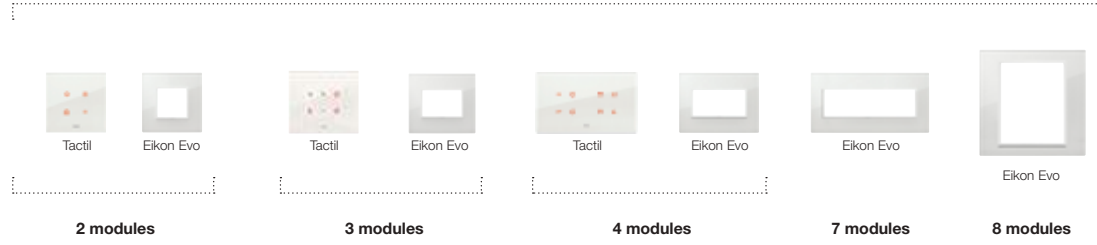

Eikon Evo

Eikon Evo with Tactil controls

Italian standards

		2 modules	3 modules	4 modules	7 modules	8 modules
Mirrors	72 Silver Ice					
	74 Opal Brown					
	75 Bronze Mirror					
Glass	70 White Diamond					
	71 Aqua					
	73 Pearl Grey					
	76 Black Diamond					
Natural Stone	51 Carrara White					
	52 Natural Split Slate					
	53 Grey Quarzite					
Corian	41 Glacier Ice					
Wood	31 Italian Walnut					
	32 White Oak					
	33 Wengé					
Leather	21 Cream					
	22 Tobacco					

Eikon Evo

Eikon Evo with Tactil controls