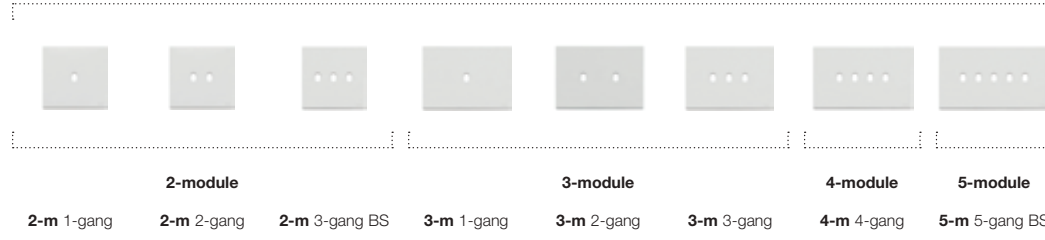

Eikon Exé with
Vintage controls

Italian, British, French and German standards

Metal Category	Metal Name	Control Configurations							
		2-m 1-gang	2-m 2-gang	2-m 3-gang BS	3-m 1-gang	3-m 2-gang	3-m 3-gang	4-m 4-gang	5-m 5-gang BS
Total Look Metals	01 Matt White	[Swatch]	[Swatch]	[Swatch]	[Swatch]	[Swatch]	[Swatch]	[Swatch]	[Swatch]
	03 Anthracite Grey	[Swatch]	[Swatch]	[Swatch]	[Swatch]	[Swatch]	[Swatch]	[Swatch]	[Swatch]
Polished Metals	82 Gold	[Swatch]	[Swatch]	[Swatch]	[Swatch]	[Swatch]	[Swatch]	[Swatch]	[Swatch]
Exclusive Metals	88 Satin Gold	[Swatch]	[Swatch]	[Swatch]	[Swatch]	[Swatch]	[Swatch]	[Swatch]	[Swatch]
Brushed Metals	11 Brushed Nickel	[Swatch]	[Swatch]	[Swatch]	[Swatch]	[Swatch]	[Swatch]	[Swatch]	[Swatch]
	12 Brushed Dark Bronze	[Swatch]	[Swatch]	[Swatch]	[Swatch]	[Swatch]	[Swatch]	[Swatch]	[Swatch]