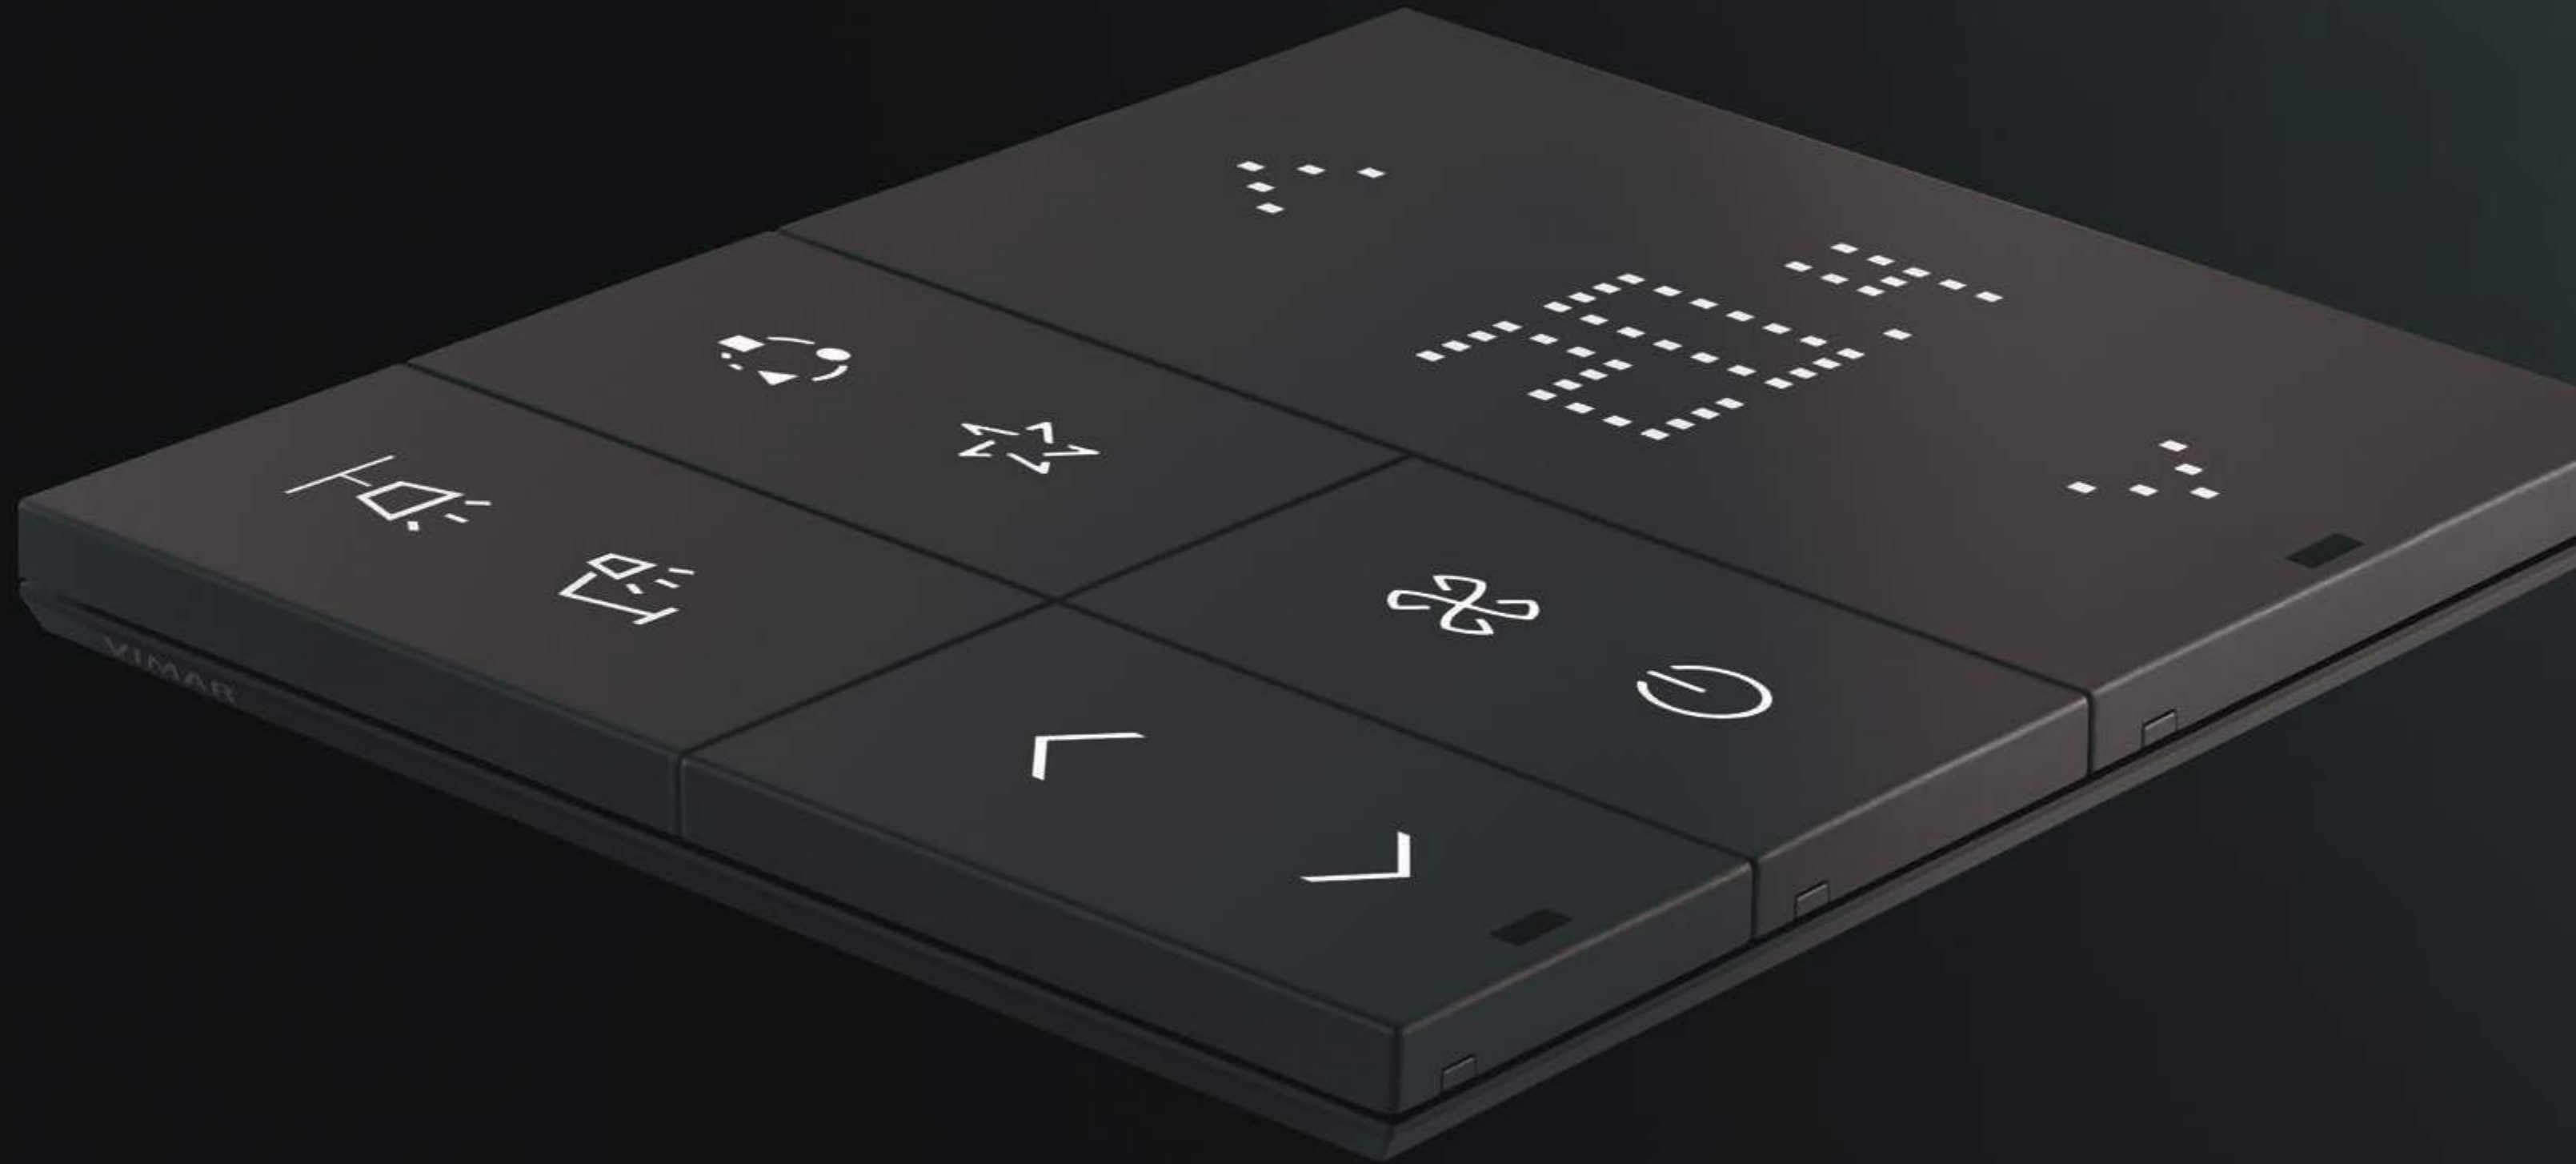

An enhanced user experience. Linea is also digital, thanks to the innovative XT platform, a high-tech experience for the automated home. Absolute flatness of controls.

Linea

with aligned controls

The unique shape of the aligned control: starting with a sophisticated flatness, the gently curved profile of the control creates a light protrusion, making it extremely user-friendly. Possibility of creating a vertical downward light beam, choosing between a LED lighting unit with standard brightness or a softer one that creates a soft glow on the surface of the cover plate, a discrete yet distinctive effect on the wall.

Linea
with axial controls

Linea
with home automation controls

Perfectly flat surface of the axial control, slender and slimline design with a generous control surface thanks to the increased height of the button and the possibility of pressing any part of the surface. Linea is connected thanks to the smart and home automation versions and connects living spaces to small and large needs of everyday life. Anywhere and for anyone.

Linea

with XT platform

Makes your home naturally smarter. The XT platform stands for an innovative high-tech experience for the connected buildings, with full-surface controls for a distinctive perfect flatness that makes it one of a kind. The XT platform is dynamic thanks to an extensive scalability and expandability of controls. With a simple gesture, you can move the front to other control devices, without any wiring.