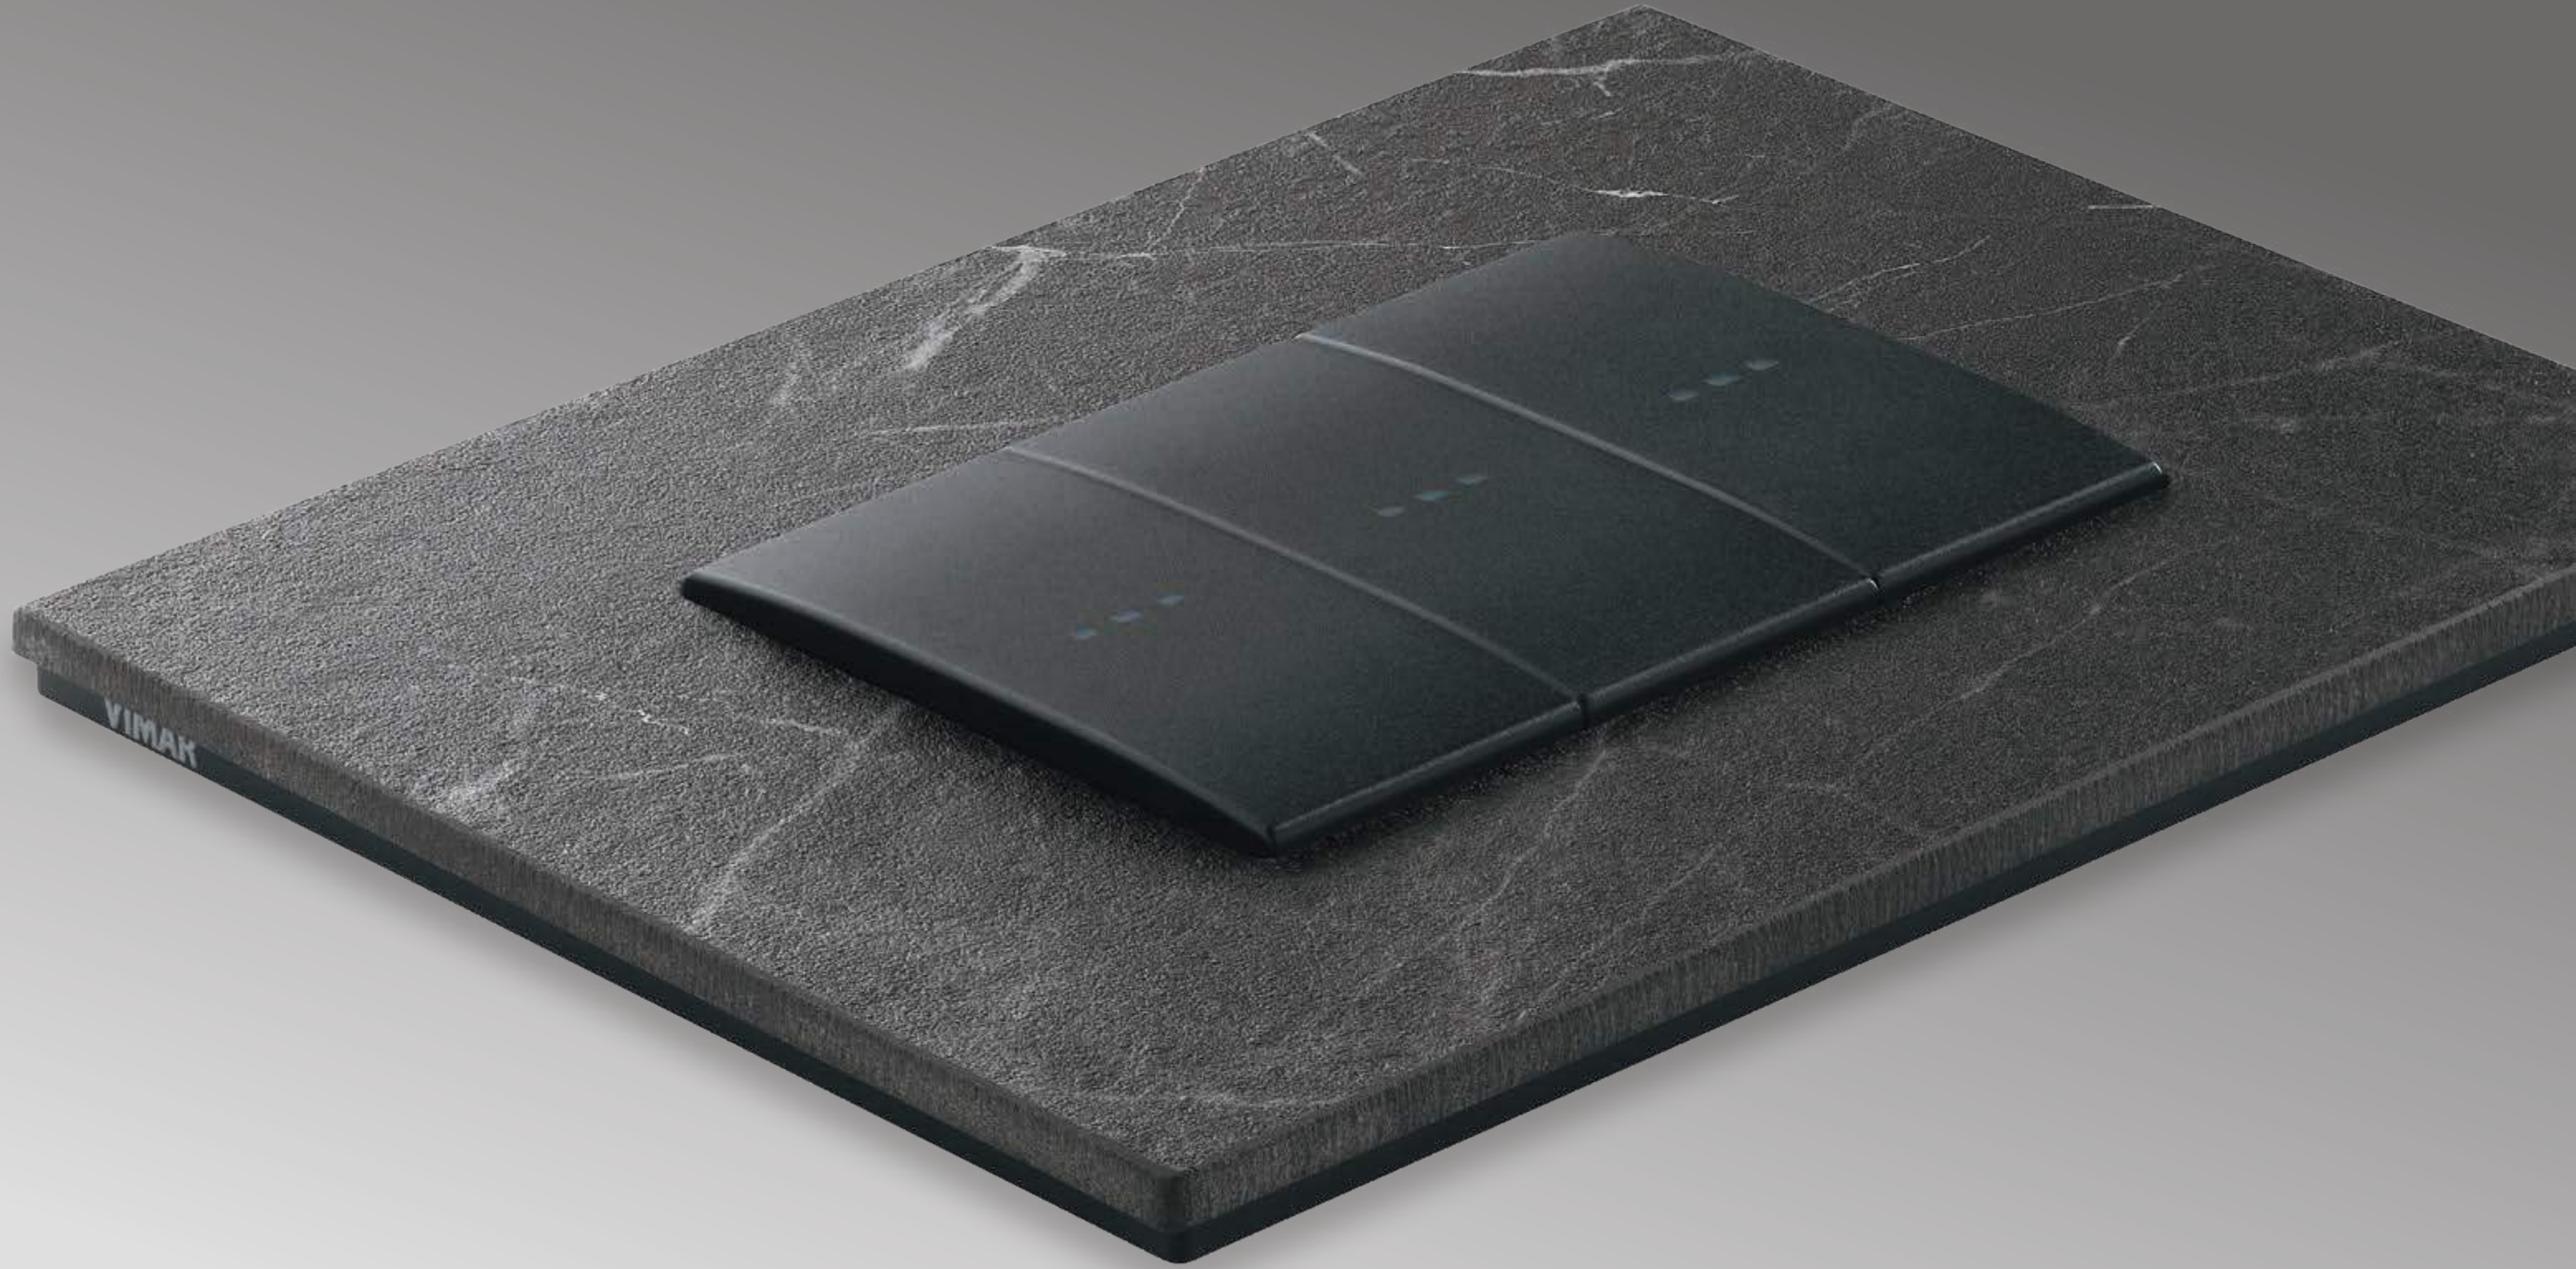

Eikon Exé

Pure essence of form and material. Slim profiles to emphasise the design. Precious materials and choice finishes that embrace squared corners and striking silhouettes for a cover plate that blends in seamlessly in any setting, creating an original look every single time.