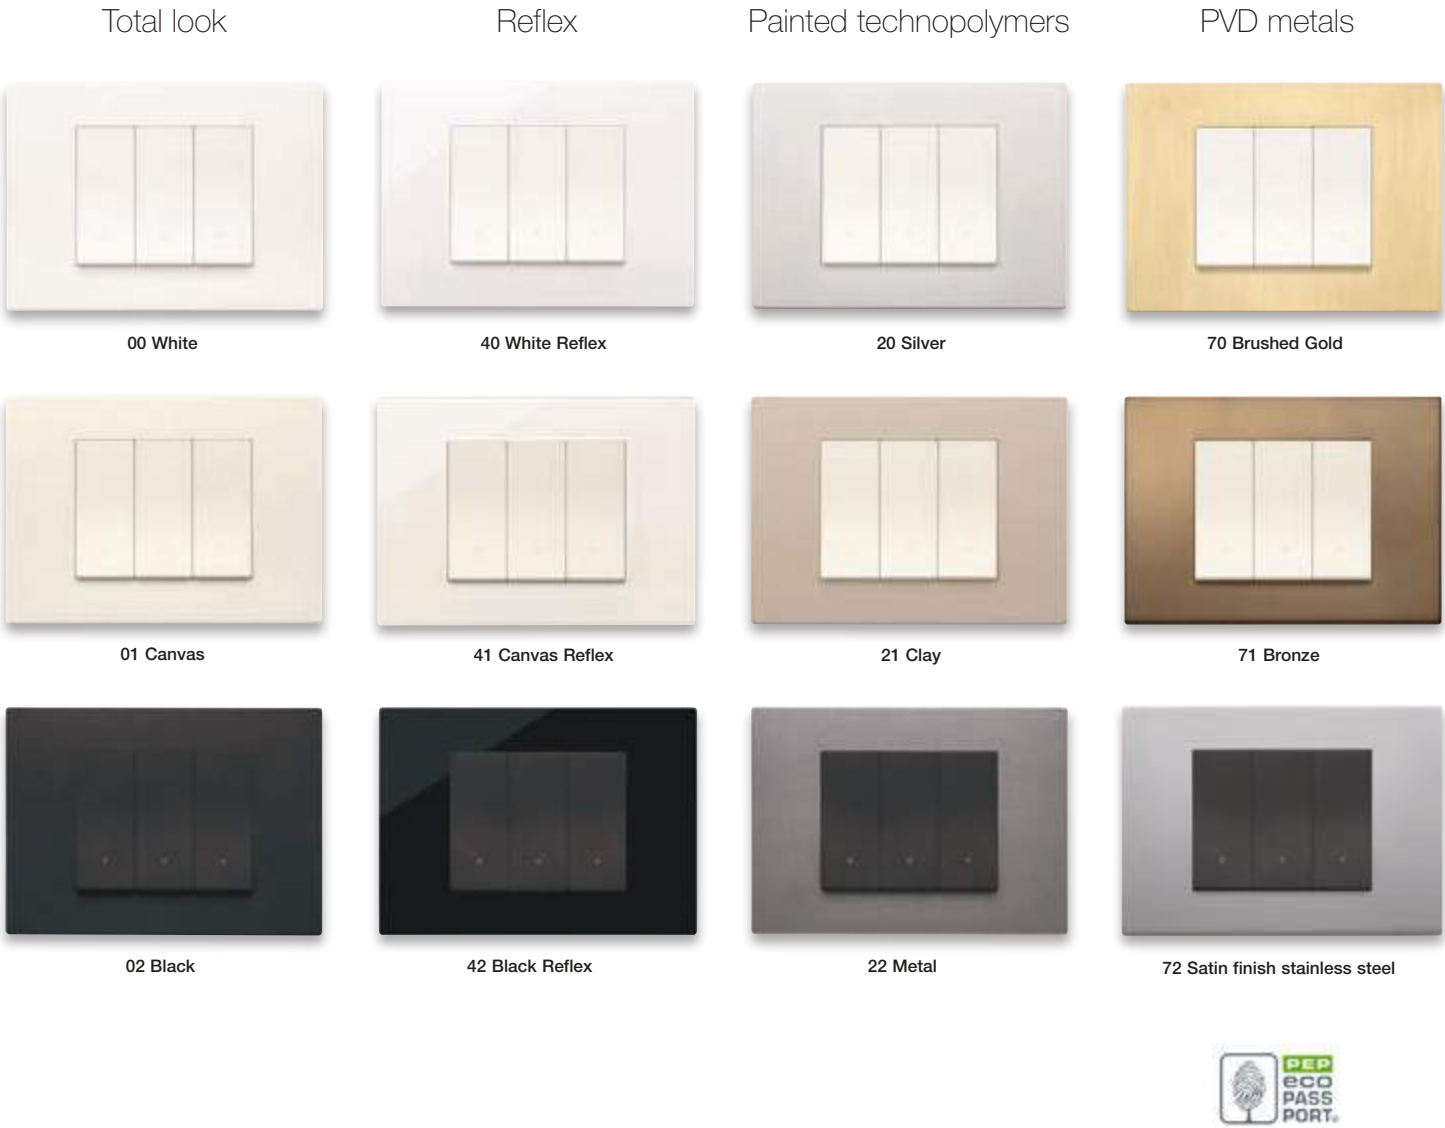

Linea
with axial controls

Linea
with home automation controls

Perfectly flat surface of the axial control, slender and slimline design with a generous control surface thanks to the increased height of the button and the possibility of pressing any part of the surface. Linea is connected thanks to the smart and home automation versions and connects living spaces to small and large needs of everyday life. Anywhere and for anyone.

Linea

with XT platform

Makes your home naturally smarter. The XT platform stands for an innovative high-tech experience for the connected buildings, with full-surface controls for a distinctive perfect flatness that makes it one of a kind. The XT platform is dynamic thanks to an extensive scalability and expandability of controls. With a simple gesture, you can move the front to other control devices, without any wiring.

Linea. A meticulously selected range of finishes

Linea offers an offer of 12 cover plate finishes that can enhance any environment with a discreet style, with particular attention to the choice of materials.