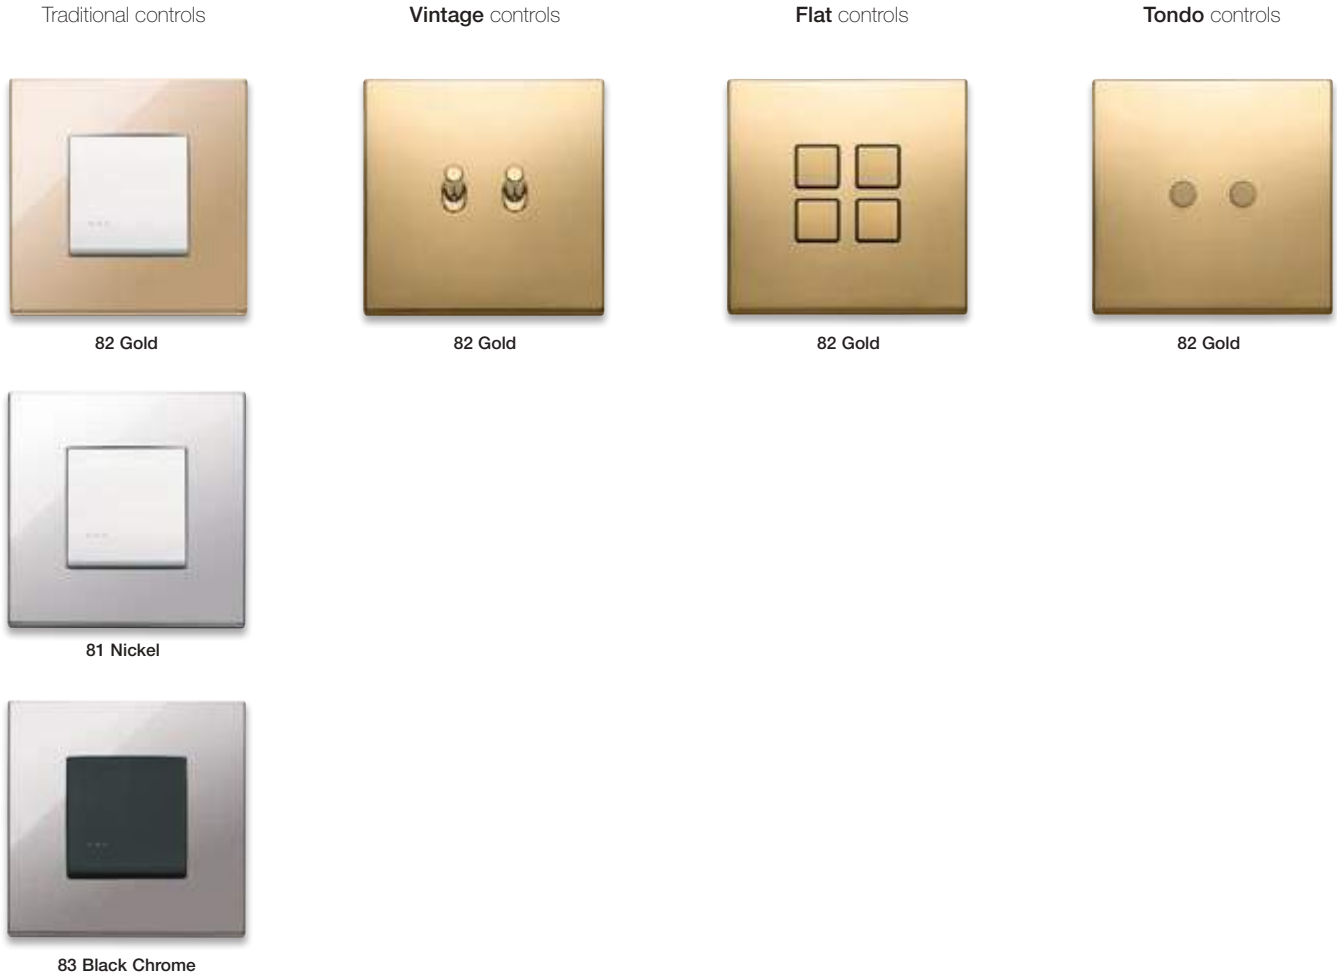

Eikon Exé. Total Look metals

Styling continuity and discrete tones for total immersion. Striking simplicity in three timeless shades.

Eikon Exé. Brushed metals

Sophisticated finishes embellish a simple charm. The tactile nature of the material is enhanced by a delicate finish on the surfaces in three versions.

Eikon Exé. Polished metals

Shiny glints to brighten up the environments. The gaze loses itself in an alluring shiny surface.

Eikon Exé. Exclusive metals

Sophisticated finishes embellish the surface thanks to the elegance of satin-finishes and the irregular hues.