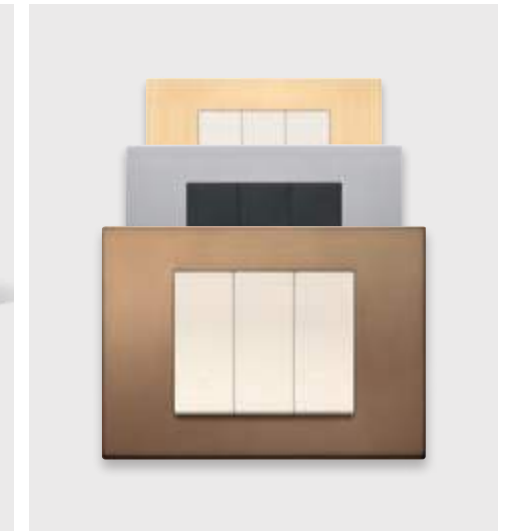

Linea. A virtuous example

We certify our commitment to environmental, economic and social sustainability. The Linea series is a virtuous example: it **replaces 70% of traditional fossil-based plastics with plastics from renewable and recycled sources** and, thanks to the optimization of industrial production processes, the efficient management of product volumes and the use of FSC certified eco-friendly packaging, **CO₂ emissions are reduced by over 80%** saving 500 tons equivalent per year.

Savings of over 500 tonnes of CO₂
equivalent per year