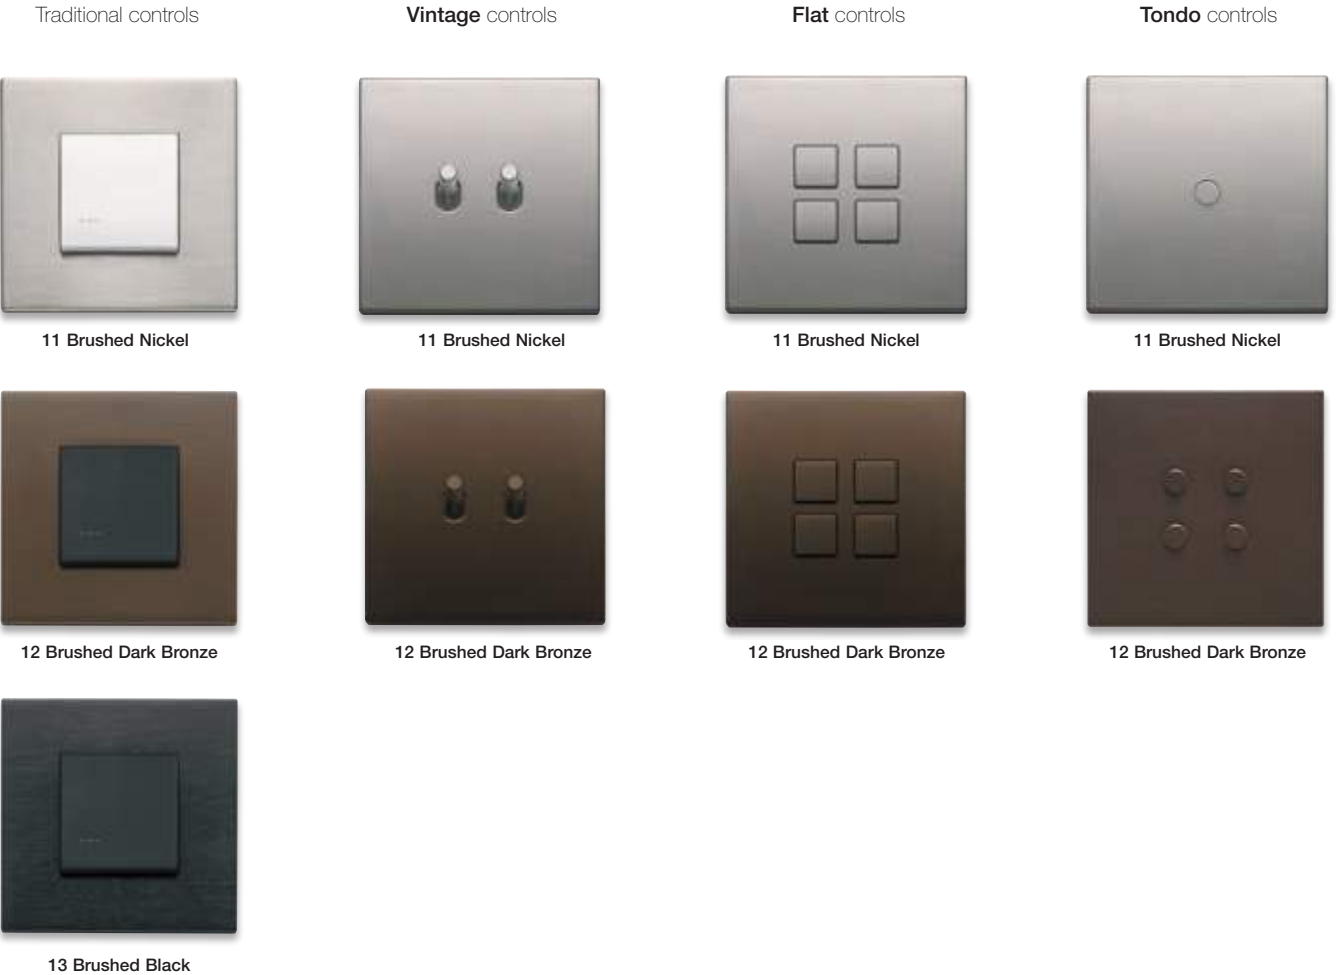

Eikon Exé. Total Look metals

Styling continuity and discrete tones for total immersion. Striking simplicity in three timeless shades.

Eikon Exé. Brushed metals

Sophisticated finishes embellish a simple charm. The tactile nature of the material is enhanced by a delicate finish on the surfaces in three versions.