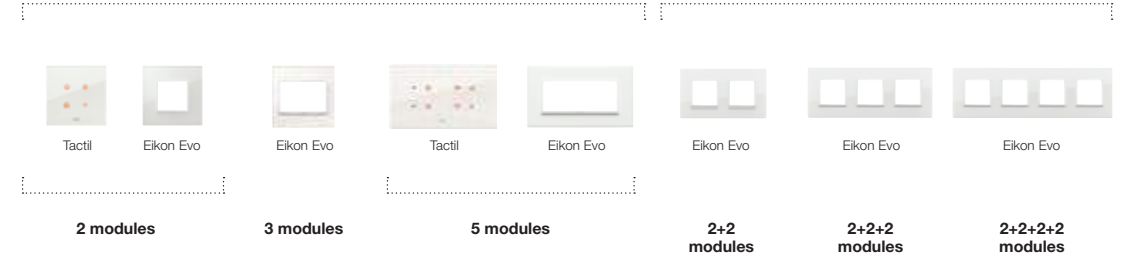

British standards

German / French standards

		2 modules	3 modules	5 modules	2+2 modules	2+2+2 modules	2+2+2+2 modules
Brushed Metals	01 Brilliant Aluminium						
	03 Lava Grey						
	04 Neutral Bronze						
	05 Dark Bronze						
Polished Metals	06 Black Sapphire						
	G09 Total Polished Gold						
Exclusive Metals	07.01 Silver						
	08 Titanium						
	G10 Total Satin Gold						
Essentials	17 Total White						
	18 Total Black						
	87 Total White Diamond						
	88 Total Black Diamond						
	02 Next Grey