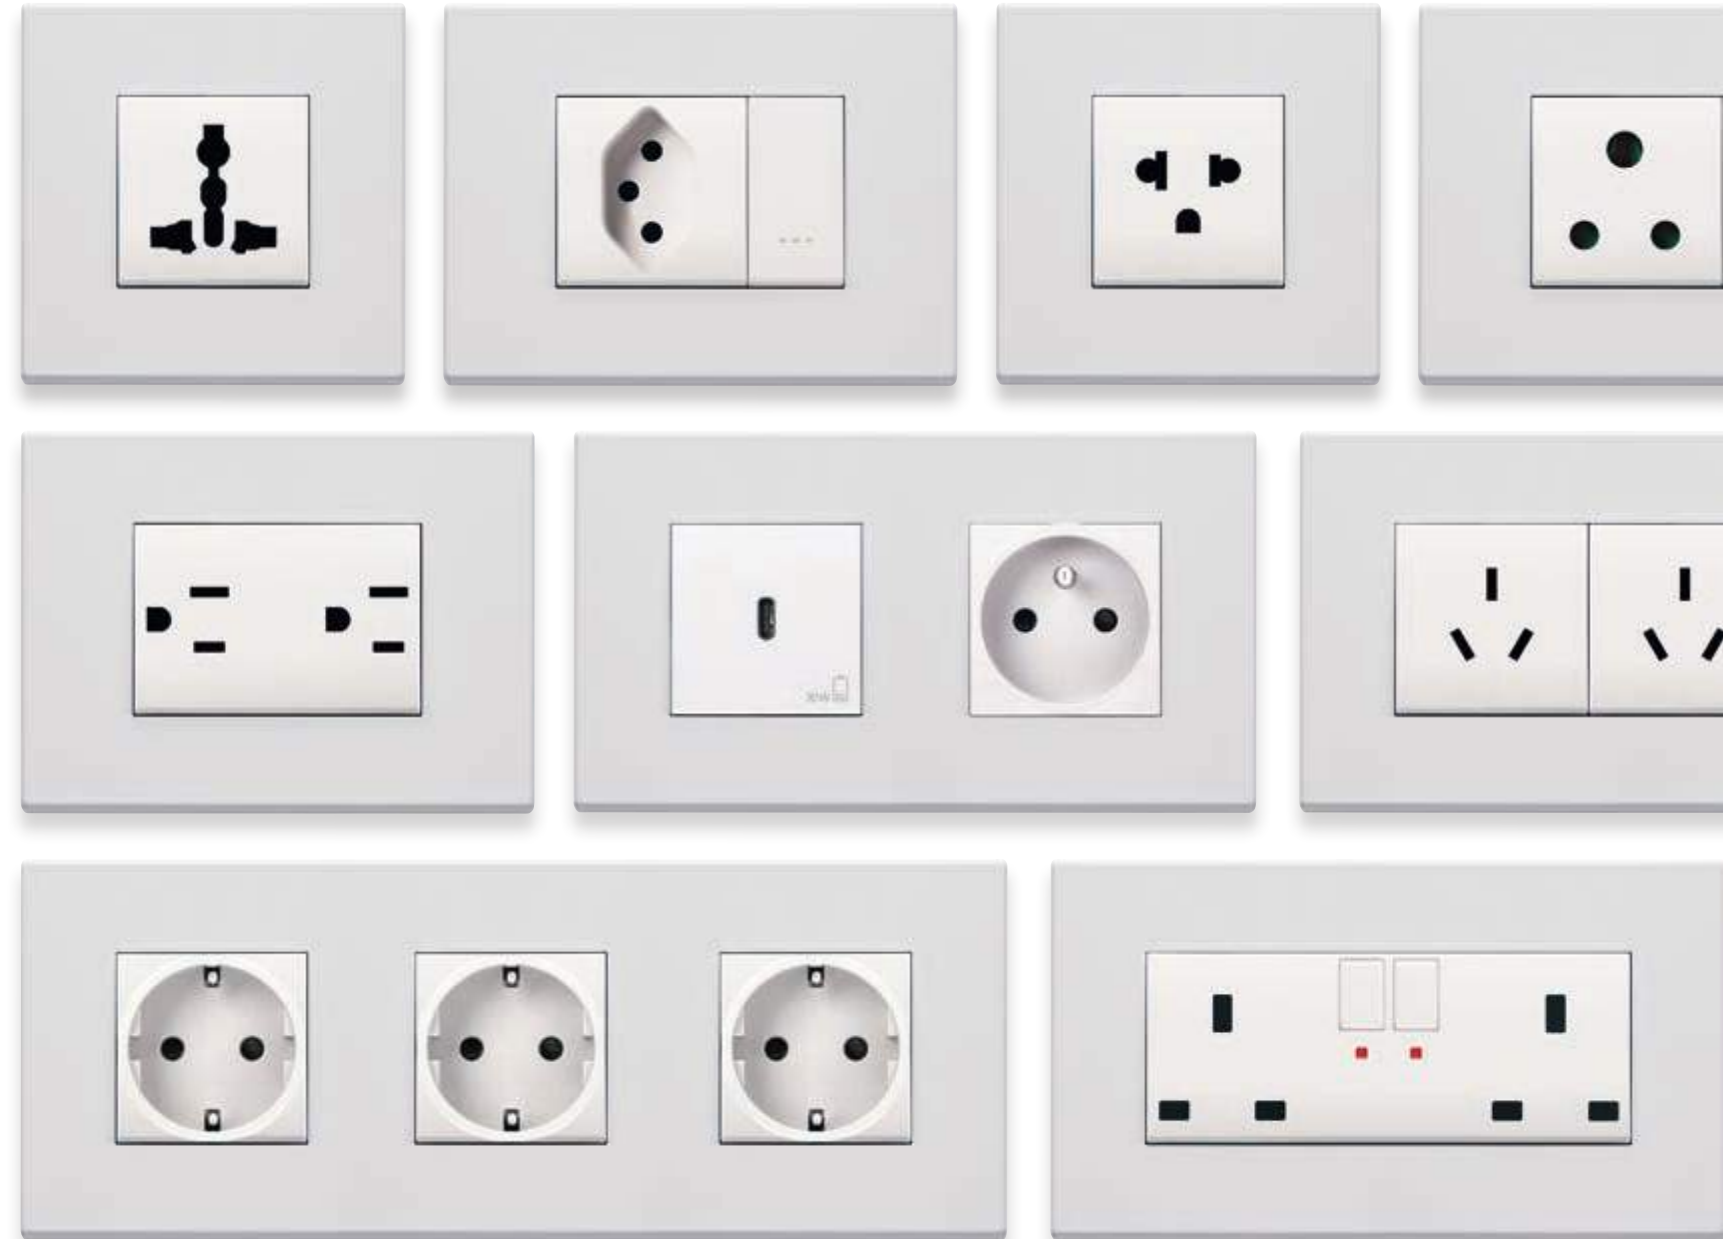

More than 200 functions to choose from
international standards, modular and versatile solutions

EIKON

LINEA

ARKÉ

PLANA

ELVOX DOOR ENTRY

Every project deserves its own style

Versatile solutions to choose from or to combine together, to offer perfect access to energy. Four ranges of switches and socket outlets, each one with its own identity to integrate with various settings and lifestyles. Find out more about the **Eikon**, **Linea**, **Arké** and **Plana** wiring series and the **Elvox Door Entry** systems range.