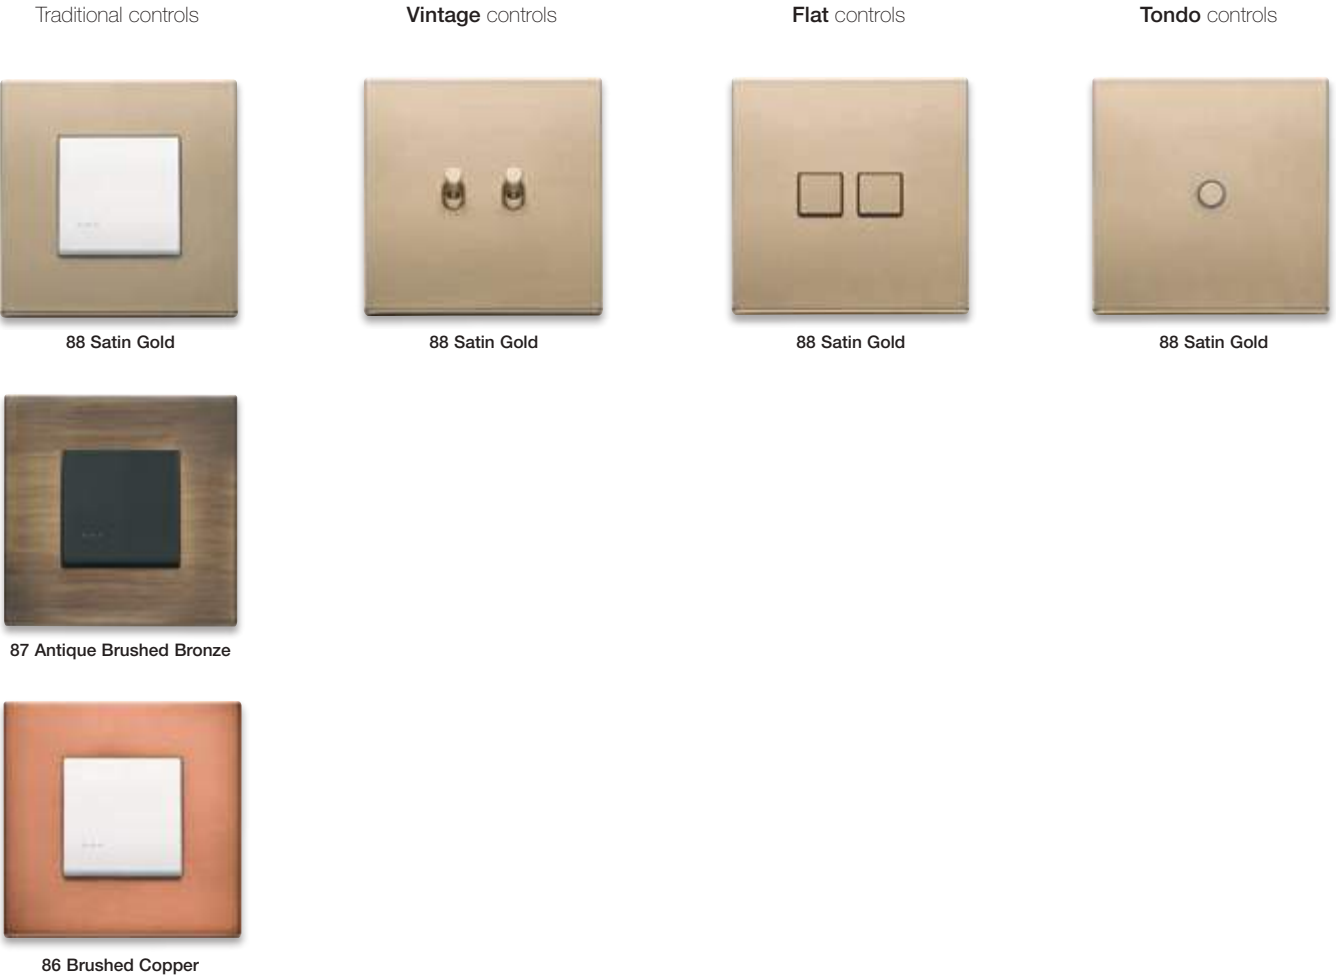

Eikon Exé. Polished metals

Shiny glints to brighten up the environments. The gaze loses itself in an alluring shiny surface.

Eikon Exé. Exclusive metals

Sophisticated finishes embellish the surface thanks to the elegance of satin-finishes and the irregular hues.