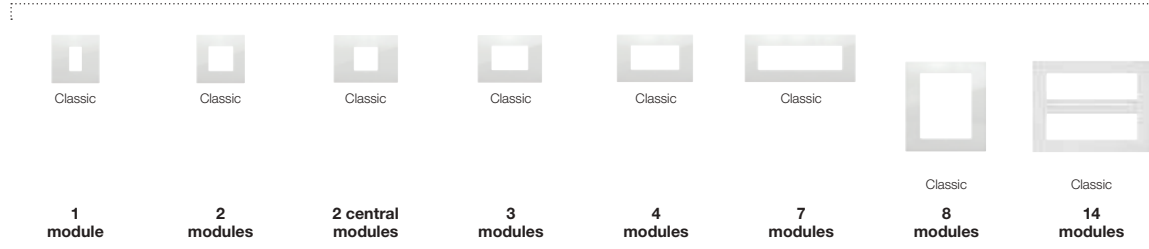

Arké

Italian standards

	1 module	2 modules	2 central modules	3 modules	4 modules	7 modules	8 modules	14 modules	
Solid Wood	41 Wengé								
	42 52 Cherrywood								
	43 Larch								
Reflex-Plus	61 Smoke Grey								
	62 Caramel								
	63 Orange								
	64 Marine Blue								
	65 Sagegreen								
	66 Ice								
	B66 Ice Total Look								
	67 Ivory								
	Color-Tech	75 Matt Red							
		76 Matt Blue							
77 Matt Green									
78 Matt Gold									
79 Matt Silver									
80 Metal									
Tecno-Basic	71 81 Black								
	72 82 Grey								
	73 83 Ivory								
	74 84 White