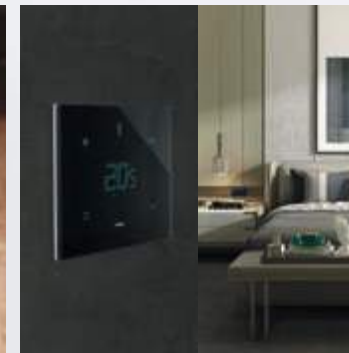

Thanks to our comprehensive range of functions your electrical installation projects have greater comfort, more efficiency, less energy consumption and more connections. At home, in the office, as well as in hotels.

Add smart functions to control the status of lights, the position of curtains and motorised roller shutters, as well as temperature, accesses and energy loads, wherever you may be.

Add for examples connected dimmers, UWB presence or radar sensors.