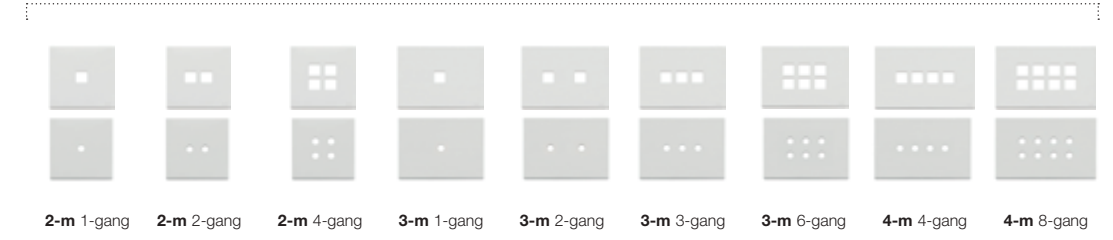

Italian, French and German standards

Tondo controls

Metal Category	Metal Name	Control Configurations								
		2-m 1-gang	2-m 2-gang	2-m 4-gang	3-m 1-gang	3-m 2-gang	3-m 3-gang	3-m 6-gang	4-m 4-gang	4-m 8-gang
Total Look Metals	01 Matt White	[Swatch]	[Swatch]	[Swatch]	[Swatch]	[Swatch]	[Swatch]	[Swatch]	[Swatch]	[Swatch]
	03 Anthracite Grey	[Swatch]	[Swatch]	[Swatch]	[Swatch]	[Swatch]	[Swatch]	[Swatch]	[Swatch]	[Swatch]
Polished Metals	82 Gold	[Swatch]	[Swatch]	[Swatch]	[Swatch]	[Swatch]	[Swatch]	[Swatch]	[Swatch]	[Swatch]
Exclusive Metals	88 Satin Gold	[Swatch]	[Swatch]	[Swatch]	[Swatch]	[Swatch]	[Swatch]	[Swatch]	[Swatch]	[Swatch]
Brushed Metals	11 Brushed Nickel	[Swatch]	[Swatch]	[Swatch]	[Swatch]	[Swatch]	[Swatch]	[Swatch]	[Swatch]	[Swatch]
	12 Brushed Dark Bronze	[Swatch]	[Swatch]	[Swatch]	[Swatch]	[Swatch]	[Swatch]	[Swatch]	[Swatch]	[Swatch]