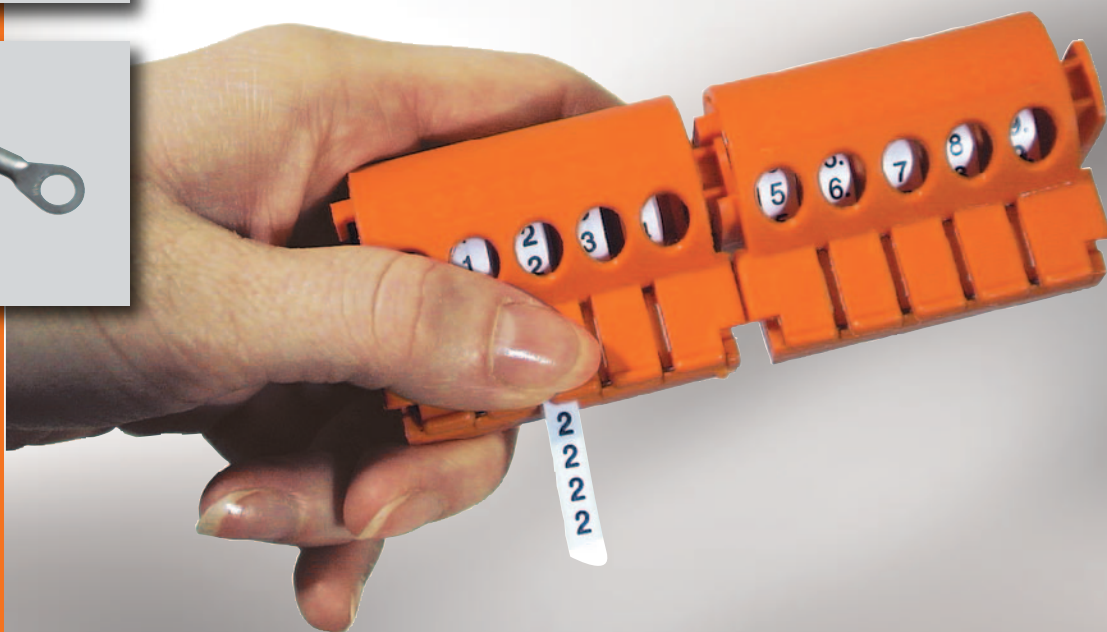

SES-MARKERS®

Wire marker cassettes,
modular

SES-STERLING®
www.ses-sterling.com

SES-STERLING Ltd
Harcourt Business Park - Halesfield 17
GB - Telford, Shropshire, TF7 4PW

☎ +44 (0)1952 684 196

Fax +44 (0)1952 684 286

ses.uk@ses-sterling.com